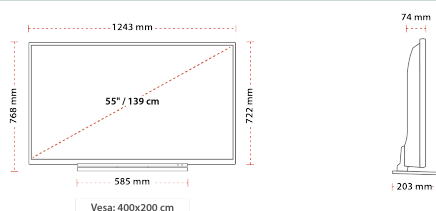

HIGHLIGHTS

- ⌵ Ultra HD (4K)
- ⌵ 3x HDMI™, 2x USB
- ⌵ Dolby Vision™ HDR
- ⌵ Sound by Onkyo
- ⌵ HDR10
- ⌵ HLG (Hybrid Log Gamma)

CONNECTIONS

SIZE

DISPLAY

Screen Size (inch / cm)	55" / 140cm
Panel Type	D-LED
Resolution	UHD (3840 x 2160)
Brightness	350