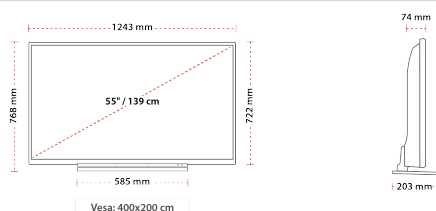

## SIZE

## DISPLAY

Screen Size (inch / cm)	55" / 140cm
Panel Type	D-LED
Resolution	UHD (3840 x 2160)
Brightness	350