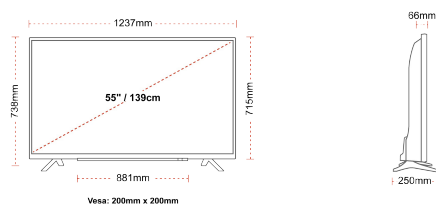

CONNECTIONS

SIZE

DISPLAY

Screen Size (inch / cm)	55" / 139cm
Panel Type	Direct Back Light (DLED)
Resolution	Ultra HD (3840 x 2160)
Brightness	250

SOUND

Dolby Audio™	Yes
Audio Output Power (RMS)	2x10W
Speaker Type	Down Firing
Internal Subwoofer	Yes
Sound Modes	Smart, Movie, Music, News
DTS	Yes
Equalizer	5 band
Onkyo	Sound by Onkyo

MECHANICAL

Boxed dimensions (mm)	1369 x 154 x 860
Dimensions with stand (mm)	1237 x 250 x 738
Dimensions without Stand (mm)	1237 x 66 x 715
Gross Weight (kg)	20
Net Weight (kg)	16
VESA (Wall mount) WxH	200mm x 200mm
Screw Size	M6