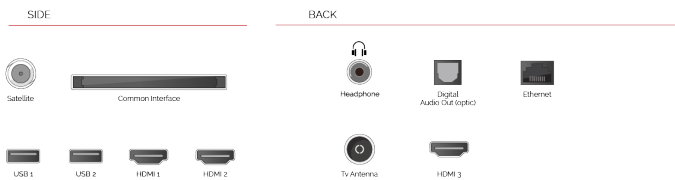

CONNECTIONS

SIZE

DISPLAY

Screen Size (inch / cm)	55" / 139cm
Panel Type	Direct Back Light (DLED)
Resolution	Ultra HD (3840 x 2160)
Brightness	250

SOUND

Dolby Audio™	Yes
Audio Output Power (RMS)	2x10W
Speaker Type	Down Firing
Internal Subwoofer	Yes
Sound Modes	Smart, Movie, Music, News
DTS	Yes
Equalizer	5 band
Onkyo	Sound by Onkyo