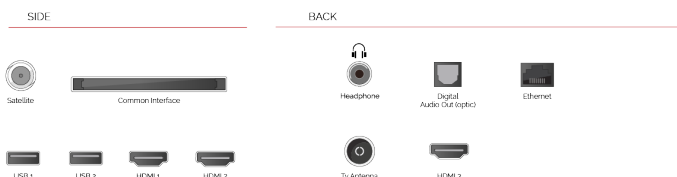

Use your voice to search for shows, control your TV, plan your day, and more. Just ask Google.

Immerse yourself in the on-screen action with one of our Toshiba Dolby Vision compatible TVs. The preferred HDR video format of movie makers around the world, Dolby Vision uses dynamic metadata to read and calculate exactly the right brightness level for every TV frame.

CONNECTIONS

SIZE

DISPLAY

Screen Size (inch / cm)	55" / 139cm
Panel Type	Direct Back Light (DLED)
Resolution	Ultra HD (3840 x 2160)
Brightness	350

SOUND

Dolby Audio™	Yes
Audio Output Power (RMS)	2x12W
Speaker Type	Down Firing
Internal Subwoofer	Yes
Sound Modes	Smart, Movie, Music, News
DTS	Yes
Equalizer	5 band
Onkyo	Yes