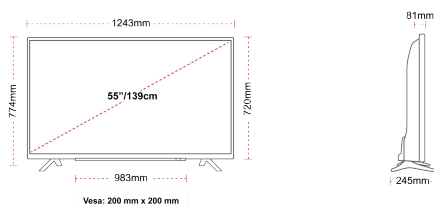

**DISPLAY**

Screen Size (inch / cm)	55" / 139cm
Panel Type	Direct Back Light (DLED)
Resolution	Ultra HD (3840 x 2160)
Brightness	350

**SOUND**

Dolby Audio™	Yes
Audio Output Power (RMS)	2x10W
Speaker Type	Down Firing
Internal Subwoofer	No
Sound Modes	Smart, Movie, Music, News
DTS	Yes
Equalizer	5 band
Onkyo	Sound by Onkyo

**MECHANICAL**

Boxed dimensions (mm)	1369 x 154 x 860
Dimensions with stand (mm)	1243 x 245 x 774
Dimensions without Stand (mm)	1243 x 81 x 720
Gross Weight (kg)	19
Net Weight (kg)	14
VESA (Wall mount) WxH	200mm x 200mm
Screw Size	M