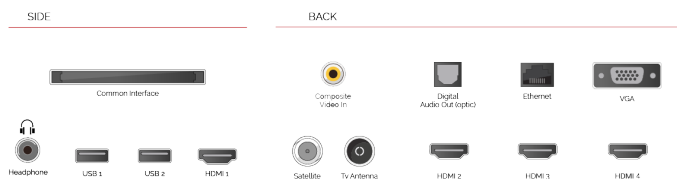

E
70kWh/1000

E
HDR
70kWh/1000

HIGHLIGHTS

- ⊗ Android TV
- ⊗ Google Assistant
- ⊗ Chromecast Built in
- ⊗ 4K UHD HDR
- ⊗ Dolby Vision HDR
- ⊗ Google Play Store

CONNECTIONS

SIZE

DISPLAY

Screen Size (inch / cm)	58" / 146cm
Panel Type	DLED
Resolution	Ultra HD (3840 x 2160)
Brightness	350