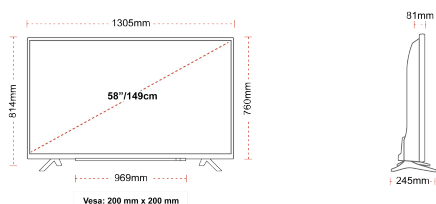

E
70kWh/1000

E
HDR
70kWh/1000

HIGHLIGHTS

- ⊗ Android TV
- ⊗ Google Assistant
- ⊗ Chromecast Built in
- ⊗ 4K UHD HDR
- ⊗ Dolby Vision HDR
- ⊗ Google Play Store

CONNECTIONS

SIZE

DISPLAY

Screen Size (inch / cm)	58" / 146cm
Panel Type	DLED
Resolution	Ultra HD (3840 x 2160)
Brightness	350

MECHANICAL

Boxed dimensions (mm)	1430 x 154 x 899
Dimensions with stand (mm)	1305 x 245 x 814
Dimensions without Stand (mm)	1305 x 81 x 760
Gross Weight (kg)	20,0
Net Weight (kg)	15,5
VESA (Wall mount) WxH	200mm x 200mm
Screw Size	M6