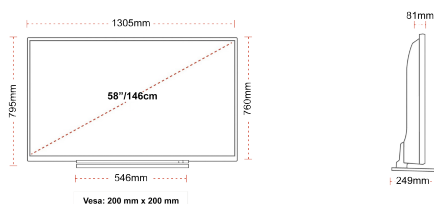

E
70kWh/1000

E
HDR
70kWh/1000

HIGHLIGHTS

- ⌵ Android TV
- ⌵ Google Assistant
- ⌵ Chromecast Built in
- ⌵ 4K UHD HDR
- ⌵ Dolby Vision HDR
- ⌵ Google Play Store

CONNECTIONS

SIZE

DISPLAY

Screen Size (inch / cm)	58" / 146cm
Panel Type	DLED
Resolution	Ultra HD (3840 x 2160)
Brightness	350

MECHANICAL

Boxed dimensions (mm)	1430 x 154 x 884
Dimensions with stand (mm)	1305 x 249 x 795
Dimensions without Stand (mm)	1305 x 81 x 760
Gross Weight (kg)	22
Net Weight (kg)	18
VESA (Wall mount) WxH	200mm x 200mm
Screw Size	M