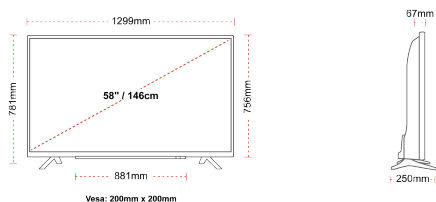

CONNECTIONS

SIZE

DISPLAY

Screen Size (inch / cm)	58" / 146cm
Panel Type	DLED
Resolution	Ultra HD (3840 x 2160)
Brightness	350

SOUND

Dolby Audio™	Yes
Audio Output Power (RMS)	2x10W
Speaker Type	Down Firing
Internal Subwoofer	No
Sound Modes	Music, Movie, Speech, Classic, Flat, User
DTS	Yes
Equalizer	5 band
Onkyo	No

MECHANICAL

Boxed dimensions (mm)	1430 x 154 x 899
Dimensions with stand (mm)	1299 x 250 x 781
Dimensions without Stand (mm)	1299 x 67 x 756
Gross Weight (kg)	22,0
Net Weight (kg)	16,0
VESA (Wall mount) WxH	200mm x 200mm
Screw Size	M6