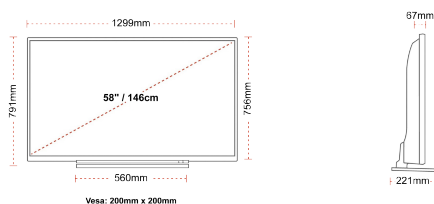

E
70kWh/1000

E
HDR
70kWh/1000

HIGHLIGHTS

- ⌵ Android TV
- ⌵ Google Assistant
- ⌵ Chromecast Built in
- ⌵ 4K UHD HDR
- ⌵ Dolby Vision HDR
- ⌵ Google Play Store

CONNECTIONS

SIZE

DISPLAY

Screen Size (inch / cm)	58" / 146cm
Panel Type	DLED
Resolution	Ultra HD (3840 x 2160)
Brightness	350

MECHANICAL

Boxed dimensions (mm)	1430 x 154 x 899
Dimensions with stand (mm)	1299 x 221 x 791
Dimensions without Stand (mm)	1299 x 67 x 756
Gross Weight (kg)	26,0
Net Weight (kg)	20,0
VESA (Wall mount) WxH	200mm x 200mm
Screw Size	M6