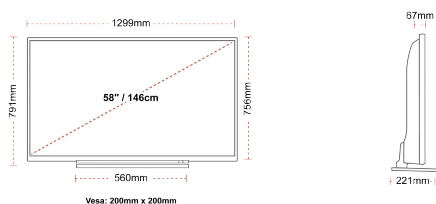

HIGHLIGHTS

- ⌕ Android TV
- ⌕ Google Assistant
- ⌕ Chromecast Built in
- ⌕ 4K UHD HDR
- ⌕ Dolby Vision HDR
- ⌕ Google Play Store

CONNECTIONS

SIZE

DISPLAY

Screen Size (inch / cm)	58" / 146cm
Panel Type	DLED
Resolution	Ultra HD (3840 x 2160)
Brightness	350

MECHANICAL

Boxed dimensions (mm)	1430 x 154 x 899
Dimensions with stand (mm)	1299 x 221 x 791
Dimensions without Stand (mm)	1299 x 67 x 756
Gross Weight (kg)	26,0
Net Weight (kg)	20,0
VESA (Wall mount) WxH	200mm x 200mm
Screw Size	M6