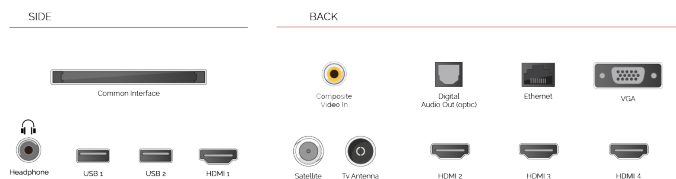

G

109kWh/1000

G

HDR
 109kWh/1000

HIGHLIGHTS

- ⌵ Android TV
- ⌵ Google Assistant
- ⌵ Chromecast Built in
- ⌵ 4K UHD HDR
- ⌵ Dolby Vision HDR
- ⌵ Google Play Store

CONNECTIONS

SIZE