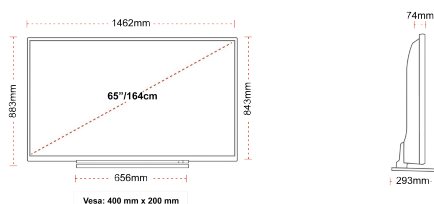

DISPLAY

| | |
|-------------------------|------------------------|
| Screen Size (inch / cm) | 65" / 164cm |
| Panel Type | DLED |
| Resolution | Ultra HD (3840 x 2160) |
| Brightness | 350 |

SOUND

| | |
|--------------------------|---|
| Dolby Audio™ | Yes |
| Audio Output Power (RMS) | 2x12W |
| Speaker Type | Down Firing |
| Internal Subwoofer | No |
| Sound Modes | Music, Movie, Speech, Classic, Flat, User |
| DTS | Yes |
| Equalizer | Yes |
| Onkyo | Sound by Onkyo |

MECHANICAL

| | |
|-------------------------------|------------------|
| Boxed dimensions (mm) | 1620 x 165 x 995 |
| Dimensions with stand (mm) | 1462 x 293 x 879 |
| Dimensions without Stand (mm) | 1462 x 74 x 843 |
| Gross Weight (kg) | 31 |
| Net Weight (kg) | 24 |
| VESA (Wall mount) WxH | 400mm x 200mm |
| Screw Size | M6 |