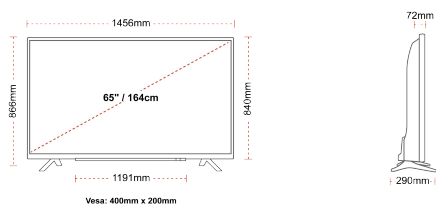

**HIGHLIGHTS**

- ⌵ Android TV
- ⌵ Google Assistant
- ⌵ Chromecast Built in
- ⌵ 4K UHD HDR
- ⌵ Dolby Vision HDR
- ⌵ Google Play Store

**CONNECTIONS**

**SIZE**

**DISPLAY**

Screen Size (inch / cm)	65" / 164cm
Panel Type	DLED
Resolution	Ultra HD (3840 x 2160)
Brightness	350