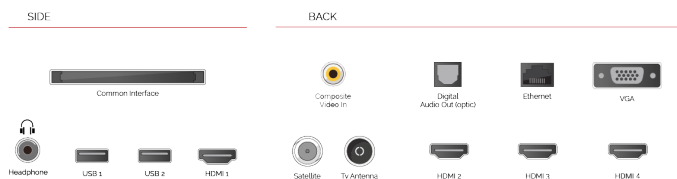

**HIGHLIGHTS**

- ⌵ Android TV
- ⌵ Google Assistant
- ⌵ Chromecast Built in
- ⌵ 4K UHD HDR
- ⌵ Dolby Vision HDR
- ⌵ Google Play Store

**CONNECTIONS**

**SIZE**

**DISPLAY**

Screen Size (inch / cm)	65" / 164cm
Panel Type	DLED
Resolution	Ultra HD (3840 x 2160)
Brightness	350