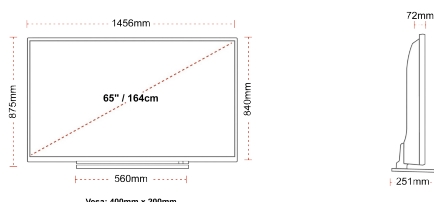

**G**  
109kWh/1000

**G**  
**HDR**  
109kWh/1000

**HIGHLIGHTS**

- ⌵ Android TV
- ⌵ Chromecast Built in
- ⌵ 4K UHD HDR
- ⌵ Dolby Vision HDR
- ⌵ Google Play Store

**CONNECTIONS**

**SIZE**

**DISPLAY**

Screen Size (inch / cm)	65" / 164cm
Panel Type	DLED
Resolution	Ultra HD (3840 x 2160)
Brightness	320

**MECHANICAL**

Boxed dimensions (mm)	1607 x 152 x 984
Dimensions with stand (mm)	1456 x 251 x 875
Dimensions without Stand (mm)	1456 x 72 x 840
Gross Weight (kg)	32,00
Net Weight (kg)	24,50
VESA (Wall mount) WxH	400mm x 200mm
Screw Size	M6