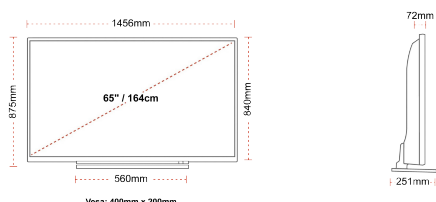

CONNECTIONS

SIZE

DISPLAY

Screen Size (inch / cm)	65" / 164cm
Panel Type	DLED
Resolution	Ultra HD (3840 x 2160)
Brightness	320

SOUND

Dolby Audio™	Yes
Audio Output Power (RMS)	2x12W
Speaker Type	Down Firing
Internal Subwoofer	No
Sound Modes	Music, Movie, Speech, Classic, Flat, User
DTS	Yes
Equalizer	5 band
Onkyo	Sound by Onkyo

MECHANICAL

Boxed dimensions (mm)	1607 x 152 x 984
Dimensions with stand (mm)	1456 x 251 x 875
Dimensions without Stand (mm)	1456 x 72 x 840
Gross Weight (kg)	32,00
Net Weight (kg)	24,50
VESA (Wall mount) WxH	400mm x 200mm
Screw Size	M6