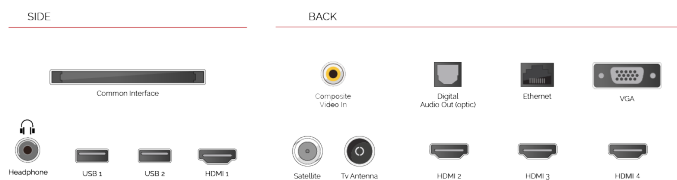

CONNECTIONS

SIZE

DISPLAY

Screen Size (inch / cm)	65" / 164cm
Panel Type	DLED
Resolution	Ultra HD (3840 x 2160)
Brightness	320

SOUND

Dolby Audio™	Yes
Audio Output Power (RMS)	2x12W
Speaker Type	Down Firing
Internal Subwoofer	No
Sound Modes	Music, Movie, Speech, Classic, Flat, User
DTS	Yes
Equalizer	5 band
Onkyo	Sound by Onkyo