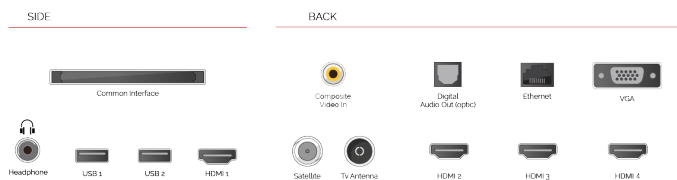

**G**  
109kWh/1000

**G**  
**HDR**  
109kWh/1000

**HIGHLIGHTS**

- ⌵ Android TV
- ⌵ Chromecast Built in
- ⌵ 4K UHD HDR
- ⌵ Dolby Vision HDR
- ⌵ Google Play Store

**CONNECTIONS**

**SIZE**

**DISPLAY**

Screen Size (inch / cm)	65" / 164cm
Panel Type	DLED
Resolution	Ultra HD (3840 x 2160)
Brightness	320