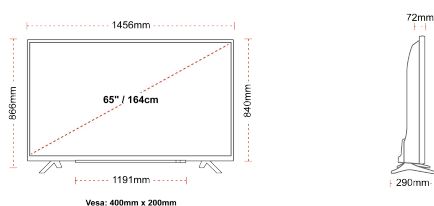

CONNECTIONS

SIZE

DISPLAY

| | |
|-------------------------|--------------------------|
| Screen Size (inch / cm) | 65" / 164cm |
| Panel Type | Direct Back Light (DLED) |
| Resolution | Ultra HD (3840 x 2160) |
| Brightness | 350 |

MECHANICAL

| | |
|-------------------------------|-------------------|
| Boxed dimensions (mm) | 1620 x 165 x 1010 |
| Dimensions with stand (mm) | 1456 x 290 x 866 |
| Dimensions without Stand (mm) | 1456 x 72 x 840 |
| Gross Weight (kg) | 27,5 |
| Net Weight (kg) | 20,5 |
| VESA (Wall mount) WxH | 400mm x 200mm |
| Screw Size | M6 |