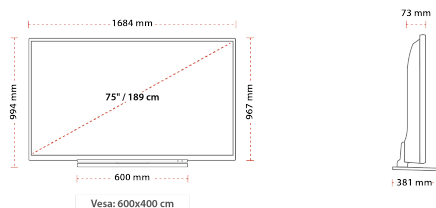

## SIZE

## DISPLAY

Screen Size (inch / cm)	75" / 189cm
Panel Type	Direct Back Light (DLED)
Resolution	Ultra HD (3840 x 2160)
Brightness	350

## MECHANICAL

Boxed dimensions (mm)	1948 x 210 x 1170
Dimensions with stand (mm)	381 x 1684 x 994
Dimensions without Stand (mm)	73x 1684 x 967
Gross Weight (kg)	55,5
Net Weight (kg)	43,5
VESA (Wall mount) WxH	600mm x 400mm
Screw Size	M8