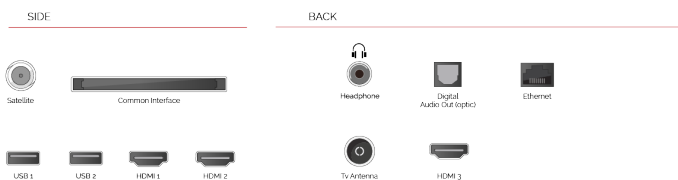

З'ЄДНАННЯ

РОЗМІР