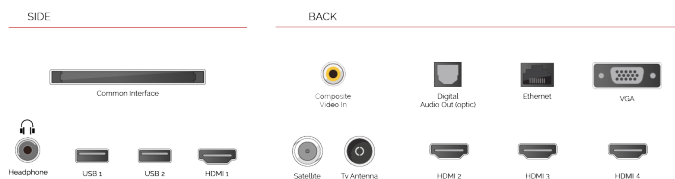

З'ЄДНАННЯ

РОЗМІР