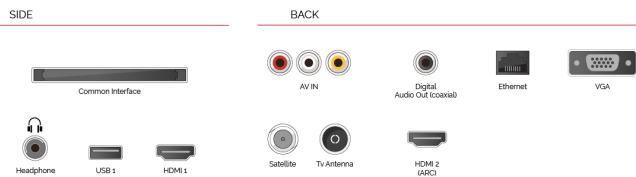

With Amazon Dash Replenishment, the Toshiba Smart TVs tracks your usage and automatically orders its own replacement batteries so you never run out.

**F**  
22kWh/1000

**G**  
**HDR**  
32kWh/1000

**HIGHLIGHTS**

- ⌕ HD Ready
- ⌕ 2x HDMI, 1x USB
- ⌕ Smart TV
- ⌕ Internal WLAN & Bluetooth
- ⌕ Alexa Built-in
- ⌕ Works With Google

**CONNECTIONS**

**SIZE**

**DISPLAY**

Screen Size (inch / cm)	24" / 60cm
Panel Type	Edge LED (ELED)
Resolution	HD Ready (1366 x 768)
Brightness	220