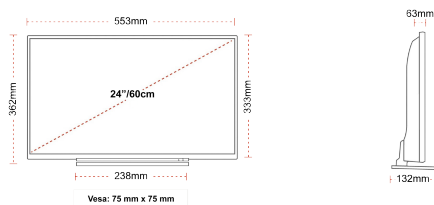

- ⌕ HD Ready
- ⌕ 2x HDMI, 1x USB
- ⌕ Smart TV
- ⌕ Internal WLAN & Bluetooth
- ⌕ Alexa Built-in
- ⌕ Works With Google

**CONNECTIONS**

**SIZE**

**DISPLAY**

Screen Size (inch / cm)	24" / 60cm
Panel Type	Edge LED (ELED)
Resolution	HD Ready (1366 x 768)
Brightness	220

**MECHANICAL**

Boxed dimensions (mm)	625 x 110 x 460
Dimensions with stand (mm)	553 x 132 x 362
Dimensions without Stand (mm)	553 x 63 x 333
Gross Weight (kg)	5,5
Net Weight (kg)	3,6
VESA (Wall mount) WxH	75mm x 75mm
Screw Size	M4