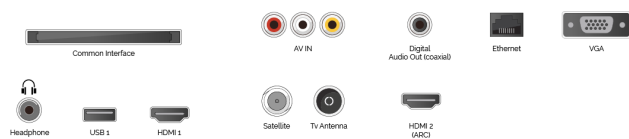

With Amazon Dash Replenishment, the Toshiba Smart TVs tracks your usage and automatically orders its own replacement batteries so you never run out.

F

22kWh/1000

G

HDR
 32kWh/1000

HIGHLIGHTS

- ⊗ HD Ready
- ⊗ 2x HDMI, 1x USB
- ⊗ Smart TV
- ⊗ Internal WLAN & Bluetooth
- ⊗ Alexa Built-in
- ⊗ Works With Google

CONNECTIONS

SIDE

BACK

SIZE

DISPLAY

Screen Size (inch / cm)	24" / 60cm
Panel Type	Edge LED (ELED)
Resolution	HD Ready (1366 x 768)
Brightness	220

SOUND

Dolby Audio™	Yes
Audio Output Power (RMS)	2x2.5W
Speaker Type	Down Firing
Internal Subwoofer	No
DTS	Yes
Equalizer	5 band
Onkyo	No