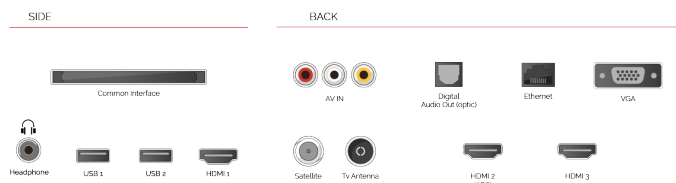

 | built-in

With Amazon Dash Replenishment, the Toshiba Smart TVs tracks your usage and automatically orders its own replacement batteries so you never run out.

F

32kWh/1000

G

HDR
 45kWh/1000

HIGHLIGHTS

- ⊗ Full HD
- ⊗ 3 HDMI - 2 USB
- ⊗ Smart TV
- ⊗ Internal WLAN & Bluetooth
- ⊗ Alexa
- ⊗ Works With Google

CONNECTIONS

SIZE

DISPLAY

Screen Size (inch / cm)	32" / 80cm
Panel Type	Direct Back Light (DLED)
Resolution	FHD (1920 x 1080)
Brightness	250

SOUND

Dolby Audio™	Yes
Audio Output Power (RMS)	2x6W
Speaker Type	Down Firing
Internal Subwoofer	No
DTS	Yes
Equalizer	5 band
Onkyo	No