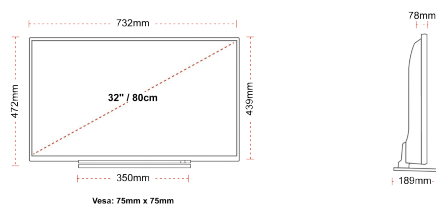

CONNECTIONS

SIZE

DISPLAY

Screen Size (inch / cm)	32" / 80cm
Panel Type	Direct Back Light (DLED)
Resolution	FHD (1920 x 1080)
Brightness	250

SOUND

Dolby Audio™	Yes
Audio Output Power (RMS)	2x6W
Speaker Type	Down Firing
Internal Subwoofer	No
DTS	Yes
Equalizer	5 band
Onkyo	No

MECHANICAL

Boxed dimensions (mm)	795 X 128 X 530
Dimensions with stand (mm)	732 x 189 x 472
Dimensions without Stand (mm)	732 x 78 x 439
Gross Weight (kg)	7
Net Weight (kg)	5
VESA (Wall mount) WxH	75mm x 75mm
Screw Size	M4