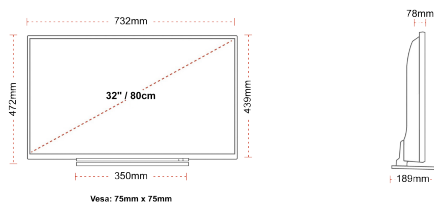

- ⊕ HD Ready
- ⊕ 3x HDMI, 1x USB
- ⊕ Smart TV
- ⊕ Internal WLAN & Bluetooth
- ⊕ Alexa Built-in
- ⊕ Works With Google

CONNECTIONS

SIZE

DISPLAY

Screen Size (inch / cm)	32" / 80cm
Panel Type	Direct Back Light (DLED)
Resolution	HD Ready (1366 x 768)
Brightness	250

MECHANICAL

Boxed dimensions (mm)	795 X 128 X 530
Dimensions with stand (mm)	732 x 189 x 472
Dimensions without Stand (mm)	732 x 78 x 439
Gross Weight (kg)	7
Net Weight (kg)	5
VESA (Wall mount) WxH	75mm x 75mm
Screw Size	M4