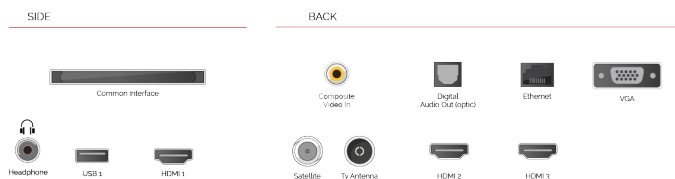

 **alexla** | built-in

With Amazon Dash Replenishment, the Toshiba Smart TVs tracks your usage and automatically orders its own replacement batteries so you never run out.

F

32kWh/1000

G

HDR
 45kWh/1000

HIGHLIGHTS

- ⊕ HD Ready
- ⊕ 3x HDMI, 1x USB
- ⊕ Smart TV
- ⊕ Internal WLAN & Bluetooth
- ⊕ Alexa Built-in
- ⊕ Works With Google

CONNECTIONS

SIZE

DISPLAY

Screen Size (inch / cm)	32" / 80cm
Panel Type	Direct Back Light (DLED)
Resolution	HD Ready (1366 x 768)
Brightness	250