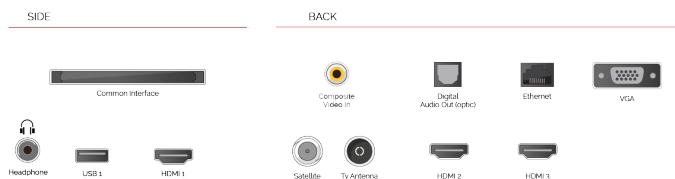

 **alexa** | built-in

With Amazon Dash Replenishment, the Toshiba Smart TVs tracks your usage and automatically orders its own replacement batteries so you never run out.

F

32kWh/1000

G

**HDR**  
 45kWh/1000

## HIGHLIGHTS

- ⊕ HD Ready
- ⊕ 3x HDMI, 1x USB
- ⊕ Smart TV
- ⊕ Internal WLAN & Bluetooth
- ⊕ Alexa Built-in
- ⊕ Works With Google

## CONNECTIONS