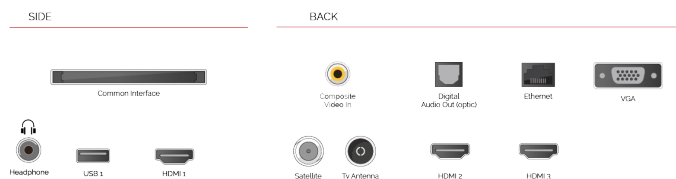

 | built-in

With Amazon Dash Replenishment, the Toshiba Smart TVs tracks your usage and automatically orders its own replacement batteries so you never run out.

F

32kWh/1000

G

HDR
 45kWh/1000

HIGHLIGHTS

- ⊕ HD Ready
- ⊕ 3x HDMI, 1x USB
- ⊕ Smart TV
- ⊕ Internal WLAN & Bluetooth
- ⊕ Alexa Built-in
- ⊕ Works With Google

CONNECTIONS

SIZE

DISPLAY

Screen Size (inch / cm)	32" / 80cm
Panel Type	Direct Back Light (DLED)
Resolution	HD Ready (1366 x 768)
Brightness	250

SOUND

Dolby Audio™	Yes
Audio Output Power (RMS)	2x6W
Speaker Type	Down Firing
Internal Subwoofer	No
DTS	Yes
Equalizer	5 band
Onkyo	No