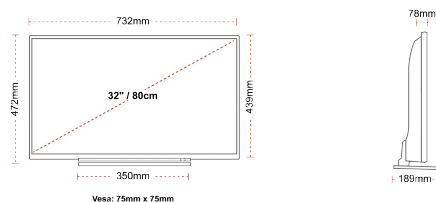

## SIZE

## DISPLAY

Screen Size (inch / cm)	32" / 80cm
Panel Type	Direct Back Light (DLED)
Resolution	HD Ready (1366 x 768)
Brightness	250

## MECHANICAL

Boxed dimensions (mm)	795 X 128 X 530
Dimensions with stand (mm)	732 x 189 x 472
Dimensions without Stand (mm)	732 x 78 x 439
Gross Weight (kg)	7
Net Weight (kg)	5
VESA (Wall mount) WxH	75mm x 75mm
Screw Size	M