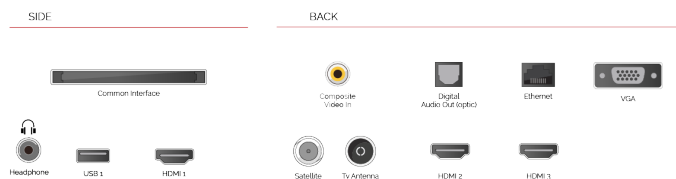

 | built-in

With Amazon Dash Replenishment, the Toshiba Smart TVs tracks your usage and automatically orders its own replacement batteries so you never run out.

F

32kWh/1000

G

**HDR**  
 45kWh/1000

## HIGHLIGHTS

- ⌕ HD Ready
- ⌕ 3x HDMI, 1x USB
- ⌕ Smart TV
- ⌕ Internal WLAN & Bluetooth
- ⌕ Alexa Built-in
- ⌕ Works With Google

## CONNECTIONS