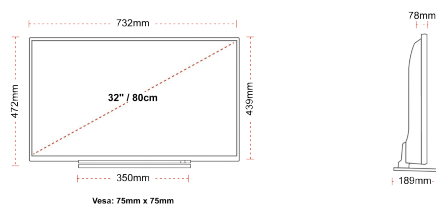

CONNECTIONS

SIZE

DISPLAY

Screen Size (inch / cm)	32" / 80cm
Panel Type	Direct Back Light (DLED)
Resolution	HD Ready (1366 x 768)
Brightness	250

SOUND

Dolby Audio™	Yes
Audio Output Power (RMS)	2x6W
Speaker Type	Down Firing
Internal Subwoofer	No
DTS	Yes
Equalizer	5 band
Onkyo	No

MECHANICAL

Boxed dimensions (mm)	795 X 128 X 530
Dimensions with stand (mm)	732 x 189 x 472
Dimensions without Stand (mm)	732 x 78 x 439
Gross Weight (kg)	7
Net Weight (kg)	5
VESA (Wall mount) WxH	75mm x 75mm
Screw Size	M