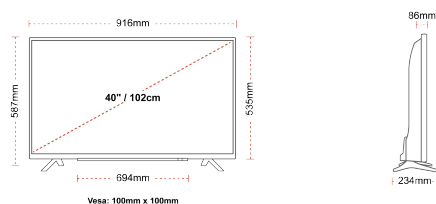

## SIZE

## DISPLAY

|                         |                          |
|-------------------------|--------------------------|
| Screen Size (inch / cm) | 40" / 102cm              |
| Panel Type              | Direct Back Light (DLED) |
| Resolution              | Ultra HD (3840 x 2160)   |
| Brightness              | 270                      |

## MECHANICAL

|                               |                 |
|-------------------------------|-----------------|
| Boxed dimensions (mm)         | 995 x 154 x 662 |
| Dimensions with stand (mm)    | 916 x 234 x 587 |
| Dimensions without Stand (mm) | 916 x 86 x 535  |
| Gross Weight (kg)             | 10              |
| Net Weight (kg)               | 7               |
| VESA (Wall mount) WxH         | 100mm x 100mm   |
| Screw Size                    | M4              |