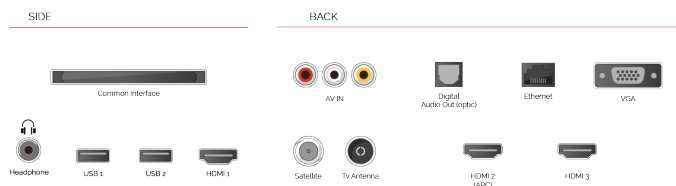

G

54kWh/1000

G

HDR
 88kWh/1000

HIGHLIGHTS

- ⌕ 4K HDR UHD
- ⌕ TRU Picture Engine
- ⌕ 3x HDMI, 2x USB
- ⌕ Dolby Vision HDR
- ⌕ HDR10 & HLG
- ⌕ Internal WLAN

CONNECTIONS

SIZE

DISPLAY

Screen Size (inch / cm)	43" / 108cm
Panel Type	DLED
Resolution	Ultra HD (3840 x 2160)
Brightness	350

SOUND

Dolby Audio™	Yes
Audio Output Power (RMS)	2x10W
Speaker Type	Down Firing
Internal Subwoofer	No
Sound Modes	Music, Movie, Speech, Classic, Flat, User
DTS	Yes
Equalizer	5 band
Onkyo	No