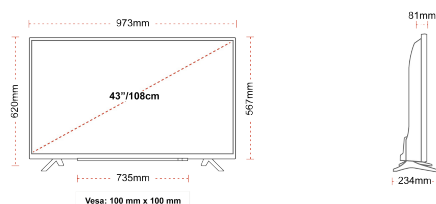

G

54kWh/1000

G

HDR
 88kWh/1000

HIGHLIGHTS

- ⌕ 4K HDR UHD
- ⌕ TRU Picture Engine
- ⌕ 3x HDMI, 2x USB
- ⌕ Dolby Vision HDR
- ⌕ HDR10 & HLG
- ⌕ Internal WLAN

CONNECTIONS

SIZE

DISPLAY

Screen Size (inch / cm)	43" / 108cm
Panel Type	DLED
Resolution	Ultra HD (3840 x 2160)
Brightness	350

SOUND

Dolby Audio™	Yes
Audio Output Power (RMS)	2x10W
Speaker Type	Down Firing
Internal Subwoofer	No
Sound Modes	Music, Movie, Speech, Classic, Flat, User
DTS	Yes
Equalizer	5 band
Onkyo	No

MECHANICAL

Boxed dimensions (mm)	1085 x 154 x 710
Dimensions with stand (mm)	973 x 234 x 620
Dimensions without Stand (mm)	973 x 81 x 567
Gross Weight (kg)	11,0
Net Weight (kg)	7,5
VESA (Wall mount) WxH	100mm x 100mm