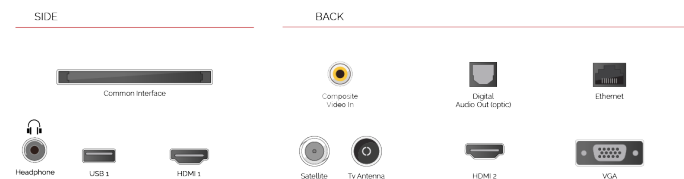

CONNECTIONS

SIZE