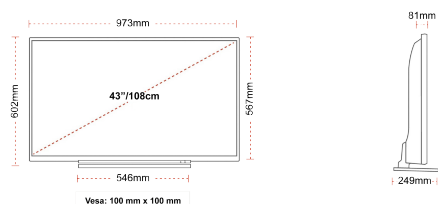

## SIZE

## DISPLAY

Screen Size (inch / cm)	43" / 108cm
Panel Type	Direct Back Light (DLED)
Resolution	FHD (1920 x 1080)
Brightness	300

## MECHANICAL

Boxed dimensions (mm)	1085 x 154 x 710
Dimensions with stand (mm)	973 x 249 x 602
Dimensions without Stand (mm)	973 x 81 x 567
Gross Weight (kg)	13,5
Net Weight (kg)	9,5
VESA (Wall mount) WxH	100mm x 100mm
Screw Size	M4