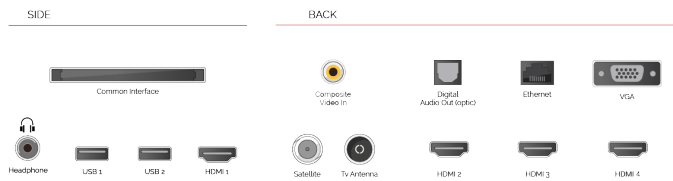

G

54kWh/1000

G

HDR
 54kWh/1000

HIGHLIGHTS

- ⊗ Android TV
- ⊗ Google Assistant
- ⊗ Chromecast Built in
- ⊗ 4K UHD HDR
- ⊗ Dolby Vision HDR
- ⊗ Google Play Store

CONNECTIONS

SIZE

DISPLAY

Screen Size (inch / cm)	43" / 108cm
Panel Type	Direct Back Light (DLED)
Resolution	Ultra HD (3840 x 2160)
Brightness	350

SOUND

Dolby Audio™	Yes
Audio Output Power (RMS)	2x10W
Speaker Type	Down Firing
Internal Subwoofer	No
Sound Modes	Music, Movie, Speech, Classic, Flat, User
DTS	Yes
Equalizer	5 band
Onkyo	Sound by Onkyo