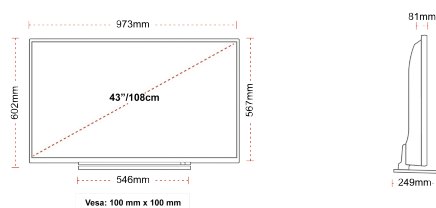

DISPLAY

Screen Size (inch / cm)	43" / 108cm
Panel Type	Direct Back Light (DLED)
Resolution	Ultra HD (3840 x 2160)
Brightness	265

SOUND

Dolby Audio™	Yes
Audio Output Power (RMS)	2x10W
Speaker Type	Down Firing
Internal Subwoofer	No
Sound Modes	Music, Movie, Speech, Classic, Flat, User
DTS	No
Equalizer	5 band
Onkyo	No

MECHANICAL

Boxed dimensions (mm)	1085 x 154 x 710
Dimensions with stand (mm)	973 x 249 x 602
Dimensions without Stand (mm)	973 x 81 x 567
Gross Weight (kg)	13,5
Net Weight (kg)	9,5
VESA (Wall mount) WxH	100mm x 100mm
Screw Size	M4