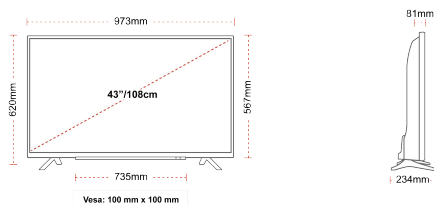

SIZE

DISPLAY

Screen Size (inch / cm)	43" / 108cm
Panel Type	Direct Back Light (DLED)
Resolution	Ultra HD (3840 x 2160)
Brightness	350

SOUND

Dolby Audio™	Yes
Audio Output Power (RMS)	2x10W
Speaker Type	Down Firing
Internal Subwoofer	No
Sound Modes	Music, Movie, Speech, Classic, Flat, User
DTS	No
Equalizer	5 band
Onkyo	No

ACCESSORIES

Remote Control	Yes
Remote Control Battery	Yes
Quick Start Guide	Yes
Small Remote Control	No

FEATURES

HDMI™ ARC	Through HDMI2
USB Recording (PVR Ready)	Yes
Channel List USB Cloning	Yes
Teletext	Yes
HDMI™ CEC	Yes
Basic Hotel Mode	Passive- Basic Hotel Mode
Media Player	Yes
MHL via HDMI™ (Mobile HD Link)	No
Child Lock	Yes
NTSC Playback	No
ALLM	Yes

VIDEO

Wide Color Gamut	No
HDR	Yes
Dolby Vision HDR	Yes
TRU Flow	No
TRU Resolution	Yes
TRU Micro Dimming	Yes

TUNER / BROADCASTING

HEVC (H.265) Decoder	Yes
Tuner Type	HD DVB-T2/C/S2
UHD from Satellite	Yes
Dual Tuner	No
Electronic Program Guide (EPG)	Yes
Auto Search	Yes
Program Storage Capacity (Analog)	200
Program Storage Capacity (Digital S/S2)	10000
Program Storage Capacity (Digital T/T2/C)	800

CONNECTIONS

CI+	Yes
HDMI™	3 HDMI
USB	2 USB
Component (YPbPr) in	No
Composite Video/Audio in	No
Scart	No
Ethernet	Yes
Headphone Out	Yes
Antenna Input	Yes
VGA (PC in - D-Sub15)	No

SMART TV FEATURES

HBBTV ver 2.0.2	Yes
Audio-Video Sharing (AVS)	Yes
Smart Portal	Toshiba
Toshiba TV Smart Center	Yes
Web Browser	Yes
Netflix	Yes
YouTube™	Yes
Bluetooth	No
Screen Mirroring	Miracast
Prime Video	Yes
Google Assistant	Works with Google Assistant
Amazon Alexa	Works With Alexa

MECHANICAL

Boxed dimensions (mm)	1085 x 154 x 710
Dimensions with stand (mm)	973 x 234 x 620
Dimensions without Stand (mm)	973 x 81 x 567
Gross Weight (kg)	11
Net Weight (kg)	7,5
VESA (Wall mount) WxH	100mm x 100mm
Screw Size	M4

POWER / ENERGY

Stand-By Energy Consumption (Average)	<0.5W
Working Voltage - Frequency	220-240V AC
12V TV (Mobile TV)	No