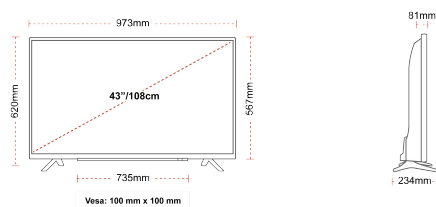

## SIZE

## DISPLAY

Screen Size (inch / cm)	43" / 108cm
Panel Type	Direct Back Light (DLED)
Resolution	Ultra HD (3840 x 2160)
Brightness	350

## MECHANICAL

Boxed dimensions (mm)	1085 x 154 x 710
Dimensions with stand (mm)	973 x 234 x 620
Dimensions without Stand (mm)	973 x 81 x 567
Gross Weight (kg)	11
Net Weight (kg)	8
VESA (Wall mount) WxH	100mm x 100mm
Screw Size	M4