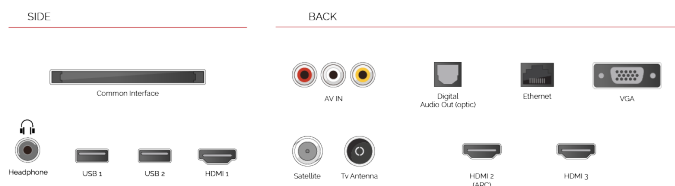

G

71kWh/1000

G

HDR
 98kWh/1000

HIGHLIGHTS

- ⌕ 4K HDR UHD
- ⌕ TRU Picture Engine
- ⌕ 3x HDMI, 2x USB
- ⌕ Dolby Vision HDR
- ⌕ HDR10 & HLG
- ⌕ Internal WLAN

CONNECTIONS

SIZE

DISPLAY

Screen Size (inch / cm)	50" / 126cm
Panel Type	DLED
Resolution	Ultra HD (3840 x 2160)
Brightness	350

SOUND

Dolby Audio™	Yes
Audio Output Power (RMS)	2x10W
Speaker Type	Down Firing
Internal Subwoofer	No
Sound Modes	Music, Movie, Speech, Classic, Flat, User
DTS	Yes
Equalizer	5 band
Onkyo	No