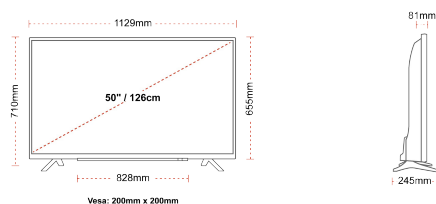

G

71kWh/1000

G

HDR
 98kWh/1000

HIGHLIGHTS

- ⌕ 4K HDR UHD
- ⌕ TRU Picture Engine
- ⌕ 3x HDMI, 2x USB
- ⌕ Dolby Vision HDR
- ⌕ HDR10 & HLG
- ⌕ Internal WLAN

CONNECTIONS

SIZE

DISPLAY

Screen Size (inch / cm)	50" / 126cm
Panel Type	DLED
Resolution	Ultra HD (3840 x 2160)
Brightness	350

SOUND

Dolby Audio™	Yes
Audio Output Power (RMS)	2x10W
Speaker Type	Down Firing
Internal Subwoofer	No
Sound Modes	Music, Movie, Speech, Classic, Flat, User
DTS	Yes
Equalizer	5 band
Onkyo	No

MECHANICAL

Boxed dimensions (mm)	1215 x 154 x 780
Dimensions with stand (mm)	1129 x 245 x 710
Dimensions without Stand (mm)	1129 x 81 x 655
Gross Weight (kg)	14,5
Net Weight (kg)	10,5
VESA (Wall mount) WxH	200mm x 200mm
Screw Size	M6