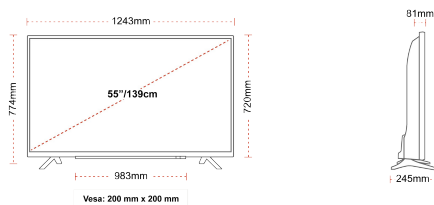

## SIZE

## DISPLAY

Screen Size (inch / cm)	55" / 139cm
Panel Type	DLED
Resolution	Ultra HD (3840 x 2160)
Brightness	350

## MECHANICAL

Boxed dimensions (mm)	1369 x 154 x 860
Dimensions with stand (mm)	1243 x 245 x 765
Dimensions without Stand (mm)	1243 x 81 x 719
Gross Weight (kg)	18,5
Net Weight (kg)	14,0
VESA (Wall mount) WxH	200mm x 200mm
Screw Size	M6