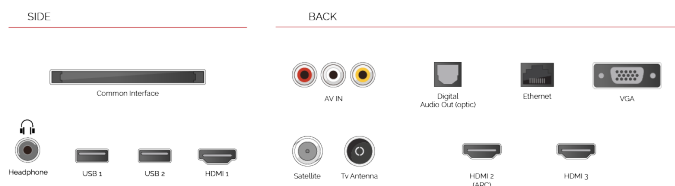

## HIGHLIGHTS

- ⌕ 4K HDR UHD
- ⌕ TRU Picture Engine
- ⌕ 3x HDMI, 2x USB
- ⌕ Dolby Vision HDR
- ⌕ HDR10 & HLG
- ⌕ Internal WLAN

## CONNECTIONS