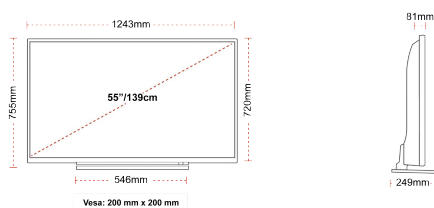

DISPLAY

Screen Size (inch / cm)	55" / 139cm
Panel Type	Direct Back Light (DLED)
Resolution	Ultra HD (3840 x 2160)
Brightness	350

SOUND

Dolby Audio™	Yes
Audio Output Power (RMS)	2x10W
Speaker Type	Down Firing
Internal Subwoofer	No
Sound Modes	Music, Movie, Speech, Classic, Flat, User
DTS	No
Equalizer	5 band
Onkyo	No

MECHANICAL

Boxed dimensions (mm)	1369 x 154 x 860
Dimensions with stand (mm)	1243 x 249 x 755
Dimensions without Stand (mm)	1243 x 81 x 720
Gross Weight (kg)	21
Net Weight (kg)	16
VESA (Wall mount) WxH	200mm x 200mm
Screw Size	M6