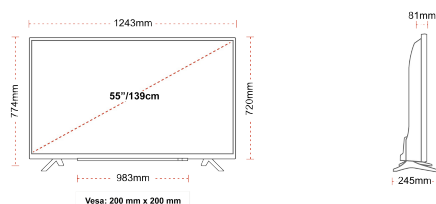

DISPLAY

Screen Size (inch / cm)	55" / 139cm
Panel Type	Direct Back Light (DLED)
Resolution	Ultra HD (3840 x 2160)
Brightness	350

SOUND

Dolby Audio™	Yes
Audio Output Power (RMS)	2x10W
Speaker Type	Down Firing
Internal Subwoofer	No
Sound Modes	Music, Movie, Speech, Classic, Flat, User
DTS	Yes
Equalizer	5 band
Onkyo	Sound by Onkyo

MECHANICAL

Boxed dimensions (mm)	1369 x 154 x 860
Dimensions with stand (mm)	1243 x 245 x 765
Dimensions without Stand (mm)	1243 x 81 x 719
Gross Weight (kg)	19
Net Weight (kg)	14
VESA (Wall mount) WxH	200mm x 200mm
Screw Size	M6