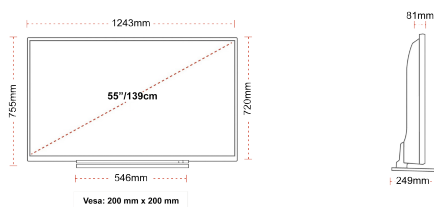

## SIZE

## DISPLAY

Screen Size (inch / cm)	55" / 139cm
Panel Type	Direct Back Light (DLED)
Resolution	Ultra HD (3840 x 2160)
Brightness	350

## MECHANICAL

Boxed dimensions (mm)	1369 x 154 x 860
Dimensions with stand (mm)	1243 x 249 x 754
Dimensions without Stand (mm)	1243 x 81 x 719
Gross Weight (kg)	21
Net Weight (kg)	16
VESA (Wall mount) WxH	200mm x 200mm