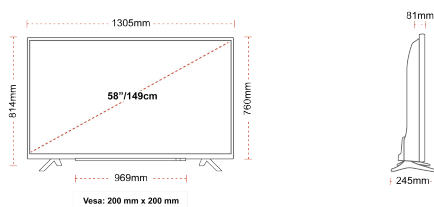

CONNECTIONS

SIZE

DISPLAY

Screen Size (inch / cm)	58" / 146cm
Panel Type	DLED
Resolution	Ultra HD (3840 x 2160)
Brightness	350

SOUND

Dolby Audio™	Yes
Audio Output Power (RMS)	2x10W
Speaker Type	Down Firing
Internal Subwoofer	No
Sound Modes	Music, Movie, Speech, Classic, Flat, User
DTS	Yes
Equalizer	5 band
Onkyo	No

MECHANICAL

Boxed dimensions (mm)	1430 x 154 x 884
Dimensions with stand (mm)	1305 x 245 x 814
Dimensions without Stand (mm)	1305 x 81 x 760
Gross Weight (kg)	20,0
Net Weight (kg)	15,5
VESA (Wall mount) WxH	200mm x 200mm
Screw Size	M6