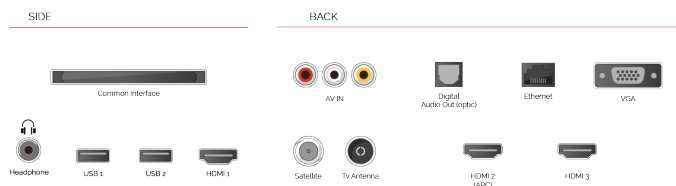

CONNECTIONS

SIZE

DISPLAY

Screen Size (inch / cm)	58" / 146cm
Panel Type	DLED
Resolution	Ultra HD (3840 x 2160)
Brightness	350

SOUND

Dolby Audio™	Yes
Audio Output Power (RMS)	2x10W
Speaker Type	Down Firing
Internal Subwoofer	No
Sound Modes	Music, Movie, Speech, Classic, Flat, User
DTS	Yes
Equalizer	5 band
Onkyo	No