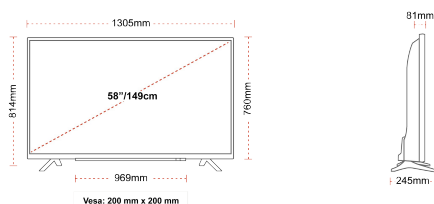

DISPLAY

Screen Size (inch / cm)	58" / 146cm
Panel Type	Direct Back Light (DLED)
Resolution	Ultra HD (3840 x 2160)
Brightness	350

SOUND

Dolby Audio™	Yes
Audio Output Power (RMS)	2x10W
Speaker Type	Down Firing
Internal Subwoofer	No
Sound Modes	Music, Movie, Speech, Classic, Flat, User
DTS	Yes
Equalizer	5 band
Onkyo	Sound by Onkyo

MECHANICAL

Boxed dimensions (mm)	1430 x 154 x 899
Dimensions with stand (mm)	1305 x 245 x 814
Dimensions without Stand (mm)	1305 x 81 x 760
Gross Weight (kg)	20
Net Weight (kg)	16
VESA (Wall mount) WxH	200mm x 200mm
Screw Size	M6