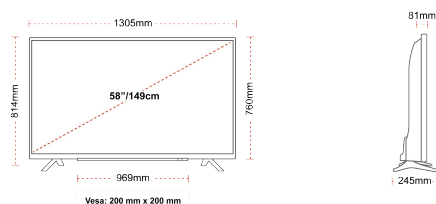

DISPLAY

| | |
|-------------------------|--------------------------|
| Screen Size (inch / cm) | 58" / 146cm |
| Panel Type | Direct Back Light (DLED) |
| Resolution | Ultra HD (3840 x 2160) |
| Brightness | 350 |

MECHANICAL

| | |
|-------------------------------|------------------|
| Boxed dimensions (mm) | 1430 x 154 x 899 |
| Dimensions with stand (mm) | 1305 x 245 x 814 |
| Dimensions without Stand (mm) | 1305 x 81 x 760 |
| Gross Weight (kg) | 20 |
| Net Weight (kg) | 16 |
| VESA (Wall mount) WxH | 200mm x 200mm |
| Screw Size | M6 |