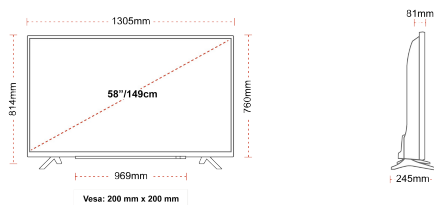

## SIZE

## DISPLAY

Screen Size (inch / cm)	58" / 146cm
Panel Type	Direct Back Light (DLED)
Resolution	Ultra HD (3840 x 2160)
Brightness	350

## MECHANICAL

Boxed dimensions (mm)	1430 x 154 x 899
Dimensions with stand (mm)	1305 x 245 x 814
Dimensions without Stand (mm)	1305 x 81 x 760
Gross Weight (kg)	20
Net Weight (kg)	16
VESA (Wall mount) WxH	200mm x 200mm
Screw Size	M6