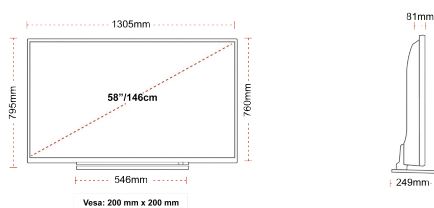

DISPLAY

Screen Size (inch / cm)	58" / 146cm
Panel Type	Direct Back Light (DLED)
Resolution	Ultra HD (3840 x 2160)
Brightness	350

SOUND

Dolby Audio™	Yes
Audio Output Power (RMS)	2x10W
Speaker Type	Down Firing
Internal Subwoofer	No
Sound Modes	Music, Movie, Speech, Classic, Flat, User
DTS	No
Equalizer	5 band
Onkyo	No

MECHANICAL

Boxed dimensions (mm)	1430 x 154 x 899
Dimensions with stand (mm)	1305 x 249 x 795
Dimensions without Stand (mm)	1305 x 81 x 760
Gross Weight (kg)	22
Net Weight (kg)	17,5
VESA (Wall mount) WxH	200mm x 200mm
Screw Size	M6