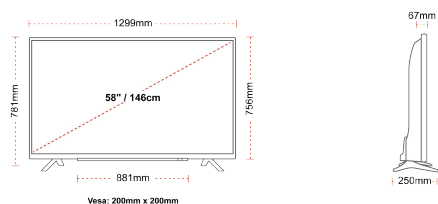

DISPLAY

Screen Size (inch / cm)	58" / 146cm
Panel Type	Direct Back Light (DLED)
Resolution	Ultra HD (3840 x 2160)
Brightness	350

SOUND

Dolby Audio™	Yes
Audio Output Power (RMS)	2x10W
Speaker Type	Down Firing
Internal Subwoofer	Yes
Sound Modes	Music, Movie, Speech, Classic, Flat, User
DTS	Yes
Equalizer	5 band
Onkyo	Sound by Onkyo

ACCESSORIES

Remote Control	Yes
Remote Control Battery	Yes
Quick Start Guide	Yes
Small Remote Control	No

VIDEO

Wide Color Gamut	No
HDR	Yes
Dolby Vision HDR	Yes
TRU Flow	Yes
TRU Resolution	Yes
TRU Micro Dimming	Yes

TUNER / BROADCASTING

HEVC (H.265) Decoder	Yes
Tuner Type	HD DVB-T2/C/S2
UHD from Satellite	Yes
Dual Tuner	No
Electronic Program Guide (EPG)	Yes
Auto Search	Yes
Program Storage Capacity (Analog)	200
Program Storage Capacity (Digital S/S2)	10000
Program Storage Capacity (Digital T/T2/C)	800

CONNECTIONS

CI+	Yes
HDMI™	4 HDMI
USB	1 USB
Component (YPbPr) in	via VGA
Composite Video/Audio in	Yes
Scart	No
Ethernet	Yes
Headphone Out	Yes
Antenna Input	Yes
VGA (PC in - D-Sub15)	Yes

SMART TV FEATURES

HBBTV ver 2.0.2	Yes
Audio-Video Sharing (AVS)	Yes
Smart Portal	Toshiba
Toshiba TV Smart Center	Yes
Web Browser	Yes
Netflix	Yes
Bluetooth	Yes
Screen Mirroring	Miracast
Prime Video	Yes
Google Assistant	Works with Google Assistant
Amazon Alexa	Built in Alexa

MECHANICAL

Boxed dimensions (mm)	1430 x 154 x 899
Dimensions with stand (mm)	1299 x 250 x 781
Dimensions without Stand (mm)	1299 x 67 x 756
Gross Weight (kg)	22
Net Weight (kg)	16
VESA (Wall mount) WxH	200mm x 200mm
Screw Size	M6

POWER / ENERGY

Stand-By Energy Consumption (Average)	<0.5W
Working Voltage - Frequency	220-240V AC
12V TV (Mobile TV)	No