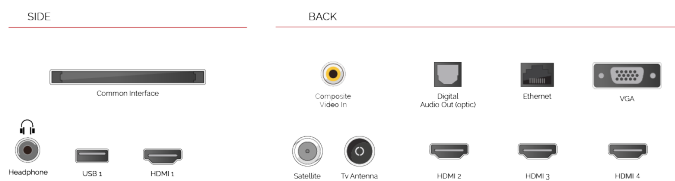

E

70kWh/1000

G

HIGHLIGHTS

- ⌕ 4K HDR UHD
- ⌕ TRU Picture Engine
- ⌕ 4x HDMI, 1x USB
- ⌕ Dolby Vision HDR
- ⌕ Sound by Onkyo
- ⌕ Dolby Atmos

CONNECTIONS

SIZE

DISPLAY

Screen Size (inch / cm)	58" / 146cm
Panel Type	Direct Back Light (DLED)
Resolution	Ultra HD (3840 x 2160)
Brightness	350

SOUND

Dolby Audio™	Yes
Audio Output Power (RMS)	2x10W
Speaker Type	Down Firing
Internal Subwoofer	Yes
Sound Modes	Music, Movie, Speech, Classic, Flat, User
DTS	Yes
Equalizer	5 band
Onkyo	Sound by Onkyo