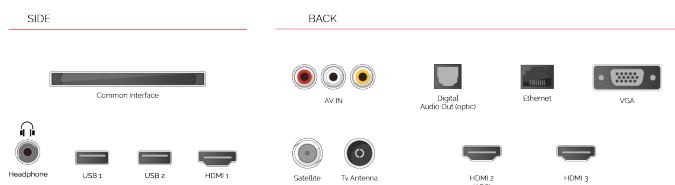

## HIGHLIGHTS

- ⌵ 4K HDR UHD
- ⌵ TRU Picture Engine
- ⌵ 3x HDMI, 2x USB
- ⌵ Dolby Vision HDR
- ⌵ HDR10 & HLG
- ⌵ Internal WLAN

## CONNECTIONS