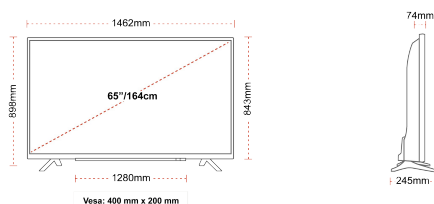

## SIZE

## DISPLAY

Screen Size (inch / cm)	65" / 164cm
Panel Type	DLED
Resolution	Ultra HD (3840 x 2160)
Brightness	350

## MECHANICAL

Boxed dimensions (mm)	1620 x 165 x 1010
Dimensions with stand (mm)	1462 x 245 x 898
Dimensions without Stand (mm)	1462 x 74 x 843
Gross Weight (kg)	27,5
Net Weight (kg)	20,5
VESA (Wall mount) WxH	400mm x 200mm
Screw Size	M6