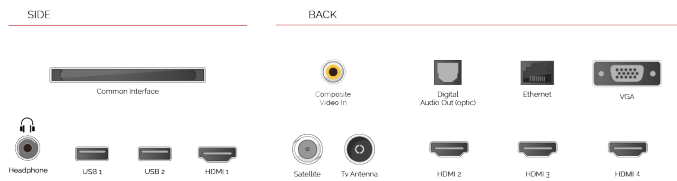

HIGHLIGHTS

- ⌕ Android TV
- ⌕ Google Assistant
- ⌕ Chromecast Built in
- ⌕ 4K UHD HDR
- ⌕ Dolby Vision HDR
- ⌕ Google Play Store

CONNECTIONS

SIZE

DISPLAY

Screen Size (inch / cm)	65" / 164cm
Panel Type	Direct Back Light (DLED)
Resolution	Ultra HD (3840 x 2160)
Brightness	350