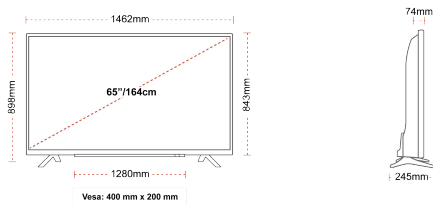

HIGHLIGHTS

- ⌕ Android TV
- ⌕ Google Assistant
- ⌕ Chromecast Built in
- ⌕ 4K UHD HDR
- ⌕ Dolby Vision HDR
- ⌕ Google Play Store

CONNECTIONS

SIZE

DISPLAY

Screen Size (inch / cm)	65" / 164cm
Panel Type	Direct Back Light (DLED)
Resolution	Ultra HD (3840 x 2160)
Brightness	350

MECHANICAL

Boxed dimensions (mm)	1620 x 165 x 1010
Dimensions with stand (mm)	1462 x 245 x 898
Dimensions without Stand (mm)	1462 x 74 x 843
Gross Weight (kg)	28
Net Weight (kg)	21
VESA (Wall mount) WxH	400mm x 200mm
Screw Size	M6